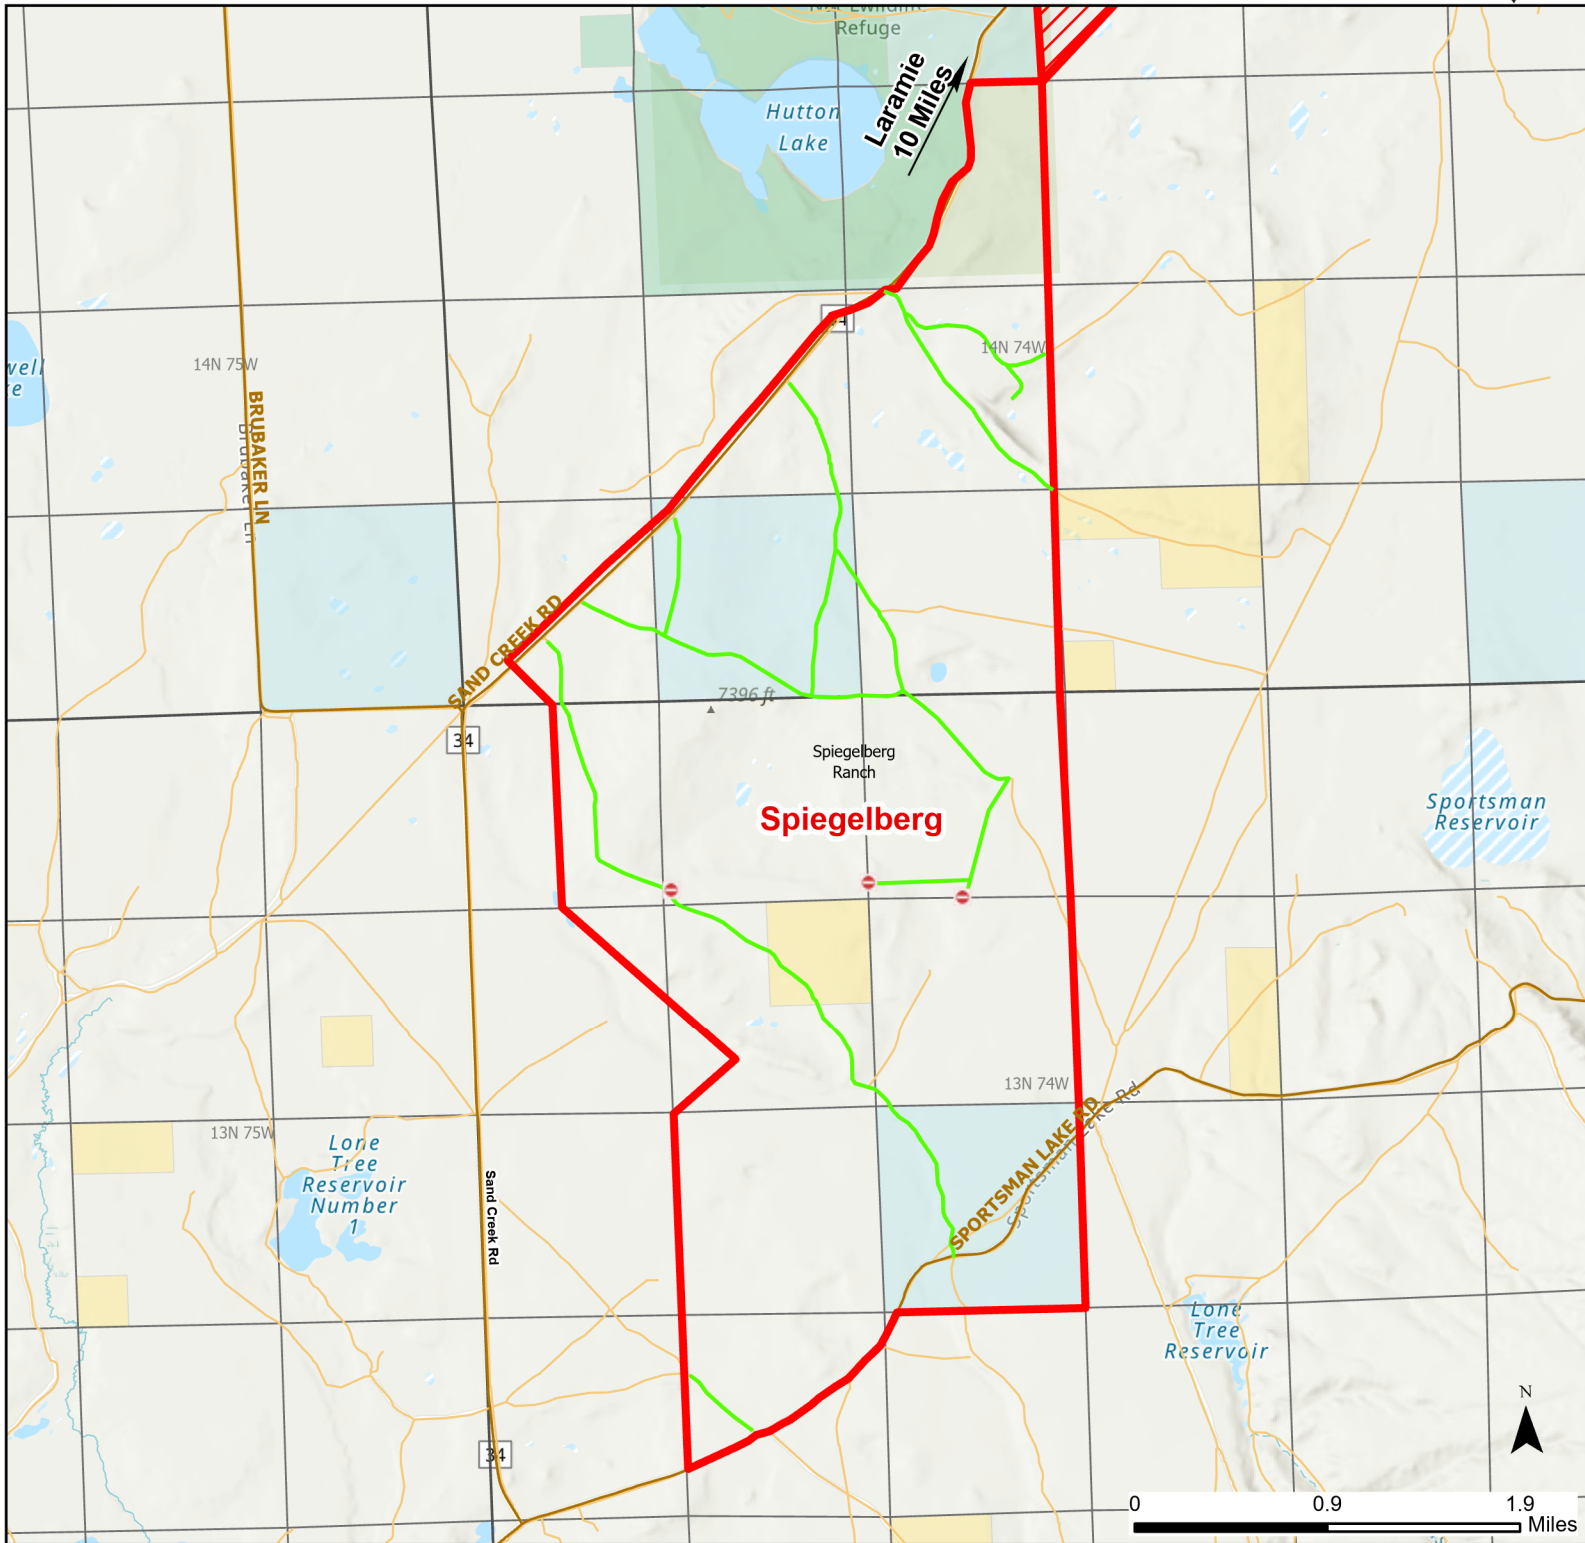

Spiegelberg Hunter Management Area

2023 Hunt
Season

Parking	Closed Road	Boundary	Limited Range Weapons and Archery	State
Coupon Box	Roads	County Boundaries	Archery Only	DOD
Road Closed	HMA Ownership	Archery Only	Other	BLM
Open Road	Special Conditions Apply	CLOSED		Wyoming Game & Fish Dept.
				Forest Service
				Private

Species allowed to hunt: Antelope

See Ranch Rules for More Information and Restrictions

Hunter Management Area rules apply only to those lands enrolled in the HMA.

This map is for visual use, assistance and general location only, does not represent a survey, and is not to be used for legal conveyance. Hunt Area boundaries are approximate, consult Game and Fish Hunting Regulations for descriptions and restrictions. Access to these private lands for any commercial activity must be gained by contacting the individual landowner(s) directly.